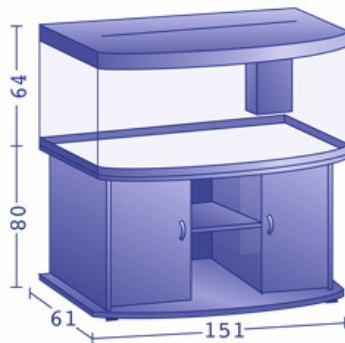

Specifications:

- Decor: Dark wood, Beech or black
- Equipment:
  - High-Lite Light Unit 150 cm, 4 x 54 W
  - 1 x Bioflow 1000 internal filter
  - 1 x Heater 300 Watt
- Volume: approx. 450 Litres
- Measurements: 150 x 61 x 64 cm
- 5 year guarantee
- Excellent Quality - Made in Germany
- Product code: 10700
- Price: Euro 1120.00 inc. VAT
- **OPTIONAL**
- Cabinet Euro 307.00 inc. VAT

Experience the fascination of aquariums from a different perspective.

The Vision aquariums bring a new dimension to fish keeping.

The stunning curved front glass will offer unrivalled views of the underwater world.