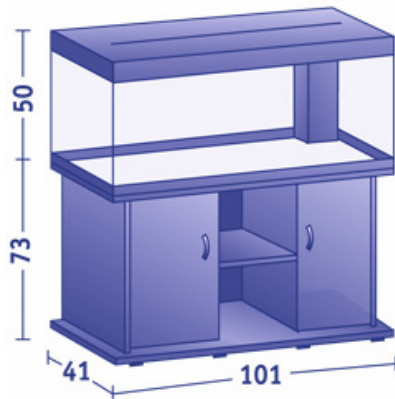

High-Lite
T5-Technology by JUWEL Aquarium

Specifications:

- Decor: Dark wood, Beech or black
- Equipment:
  - High-Lite Light Unit 100 cm, 2 x 45 W
  - 1 x Bioflow 600 internal filter
  - 1 x Heater 200 Watt
- Volume: approx. 180 Litres
- Measurements: 101 x 41 x 50 cm
- 5 year guarantee
- Excellent Quality - Made in Germany
- Product code: 4700
- Price: Euro 338.00 inc. VAT
- OPTIONAL
- Cabinet Euro 165.00 inc. VAT

Created with

nitroPDF professional

download the free trial online at nitropdf.com/professional