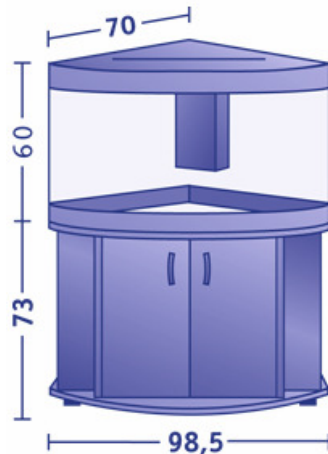

High-Lite®

T5-Technology by JUWEL® Aquarium

Specifications:

- Decor: Dark wood, Beech or black
- Equipment:
  - High-Lite Light Unit 70 cm, 2 x 28 W
  - 1 x Bioflow 600 internal filter
  - 1 x Heater 200 Watt
- Volume: approx. 190 Litres
- Measurements: 99 x 70 x 60 cm
- 5 year guarantee
- Excellent Quality - Made in Germany
- Product code: 16700
- Price: Euro 540.00 inc. VAT
- OPTIONAL
- Cabinet Euro 218.00 inc. VAT

Created with

nitro^{PDF} professional

download the free trial online at nitropdf.com/professional