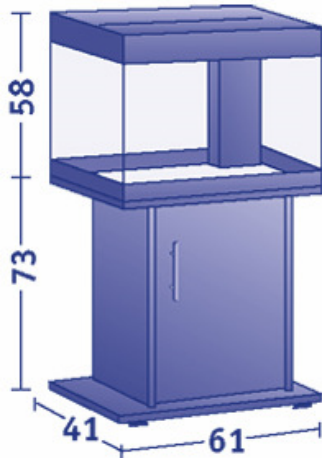

High-Lite®

T5-Technology by JUWEL® Aquarium

Specifications:

- Decor: Dark wood, Beech or black
- Equipment:
  - High-Lite Light Unit 60 cm, 2 x 24 W
  - 1 x Bioflow 600 internal filter
  - 1 x Heater 100 Watt
- Volume: approx. 120 Litres
- Measurements: 61 x 41 x 58 cm
- 5 year guarantee
- Excellent Quality - Made in Germany
- Product code: 11700
- Price: Euro 260.00 inc. VAT
- OPTIONAL
- Cabinet Euro 130.00 inc. VAT

Created with

nitro^{PDF} professional

download the free trial online at nitropdf.com/professional