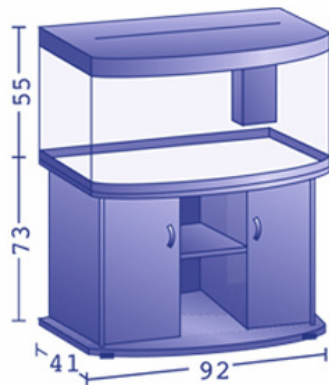

Specifications:

- Decor: Dark wood, Beech or black
- Equipment:
  - High-Lite Light Unit 92 cm, 2 x 35 W
  - 1 x Bioflow 600 internal filter
  - 1 x Heater 200 Watt
- Volume: approx. 180 Litres
- Measurements: 92 x 41 x 55 cm
- 5 year guarantee
- Excellent Quality - Made in Germany
- Product code: 9700
- Price: Euro 447.00 inc. VAT
- **OPTIONAL**
- Cabinet Euro 175.00 inc. VAT

Experience the fascination of aquariums from a different perspective.

The Vision aquariums bring a new dimension to fish keeping.

The stunning curved front glass will offer unrivalled views of the underwater world.