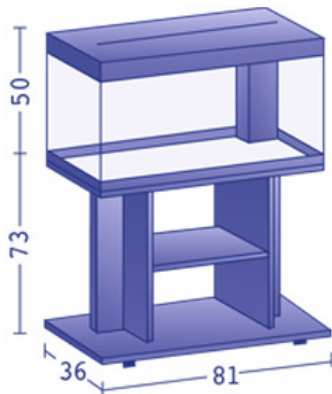

High-Lite®

T5-Technology by JUWEL® Aquarium

Specifications:

- Decor: Dark wood, Beech or black
- Equipment:
  - High-Lite Light Unit 80 cm, 2 x 28 W
  - 1 x Bioflow 600 internal filter
  - 1 x Heater 100 Watt
- Volume: approx. 125 Litres
- Measurements: 81 x 36 x 50 cm
- 5 year guarantee
- Excellent Quality - Made in Germany
- Product code: 1550
- Price: Euro 260.00 inc. VAT
- OPTIONAL
- Cabinet Euro 130.00 inc. VAT

Created with

nitro^{PDF} professional

download the free trial online at nitropdf.com/professional