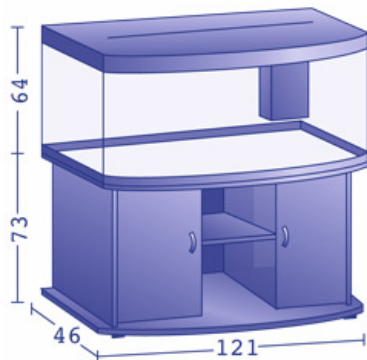

Created with

nitroPDF professional

download the free trial online at nitropdf.com/professional