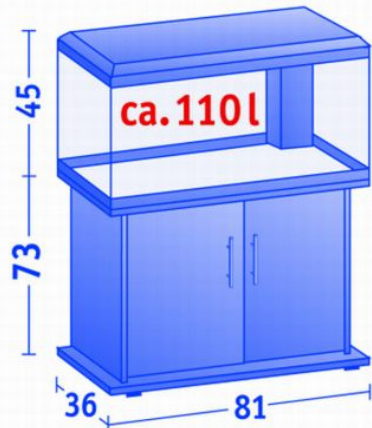

### **Specifications:**

- **Decor: Black**
- **Equipment:**
  - 1 x T8 Light Unit
  - 1 x Biological inside filter with pump and filter media
  - 1 x Heater 50 Watt
- **Volume: approx. 63 Litres**
- **Measurements: 61 x 31 x 42 cm**
- **5 year guarantee**
- **Excellent Quality - Made in Germany**
- **Product code: 21600**
- **Price: Euro 132.00 inc. VAT**
- **OPTIONAL**
  - **Cabinet Euro 110.00 inc. VAT**

### Specifications:

- Decor: Black
- Equipment:
  - Light Unit with 2 x 30 Watt T8 light tubes
  - 1 x Bioflow 280 internal filter
  - 1 x Heater 100 Watt
- Volume: approx. 110 Litres
- Measurements: 81 x 36 x 45 cm
- 5 year guarantee
- Excellent Quality - Made in Germany
- Product code: 21800
- Price: Euro 195.00 inc. VAT
- OPTIONAL
- Cabinet Euro 130.00 inc. VAT

### Specifications:

- Decor: Dark wood, Beech or black
- Equipment:
  - High-Lite Light Unit 60 cm, 2 x 24 W
  - 1 x Bioflow 600 internal filter
  - 1 x Heater 100 Watt
- Volume: approx. 120 Litres
- Measurements: 61 x 41 x 58 cm
- 5 year guarantee
- Excellent Quality - Made in Germany
- Product code: 11700
- Price: Euro 260.00 inc. VAT
- OPTIONAL
- Cabinet Euro 130.00 inc. VAT