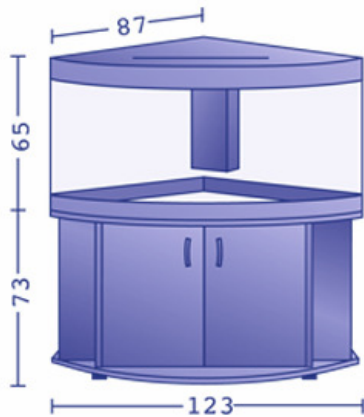

High-Lite®

T5-Technology by JUWEL® Aquarium

Specifications:

- Decor: Dark wood, Beech or black
- Equipment:
  - High-Lite Light Unit 100 cm, 2 x 45 W
  - High-Lite Light Unit 55 cm, 2 x 24 W
  - 1 x Bioflow 1000 internal filter
  - 1 x Heater 300 Watt
- Volume: approx. 350 Litres
- Measurements: 123 x 87 x 65 cm
- 5 year guarantee
- Excellent Quality - Made in Germany
- Product code: 15550
- Price: Euro 1105.00 inc. VAT
- OPTIONAL
- Cabinet Euro 291.00 inc. VAT

Created with

nitro^{PDF} professional

download the free trial online at nitropdf.com/professional