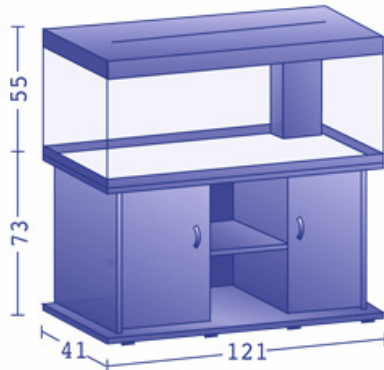

High-Lite®

T5-Technology by JUWEL® Aquarium

Specifications:

- Decor: Dark wood, Beech or black
- Equipment:
  - High-Lite Light Unit 120 cm, 2 x 54 W
  - 1 x Bioflow 600 internal filter
  - 1 x Heater 200 Watt
- Volume: approx. 240 Litres
- Measurements: 121 x 41 x 55 cm
- 5 year guarantee
- Excellent Quality - Made in Germany
- Product code: 3300
- Price: Euro 435.00 inc. VAT
- OPTIONAL
- Cabinet Euro 190.00 inc. VAT

Created with

nitro^{PDF} professional

download the free trial online at nitropdf.com/professional